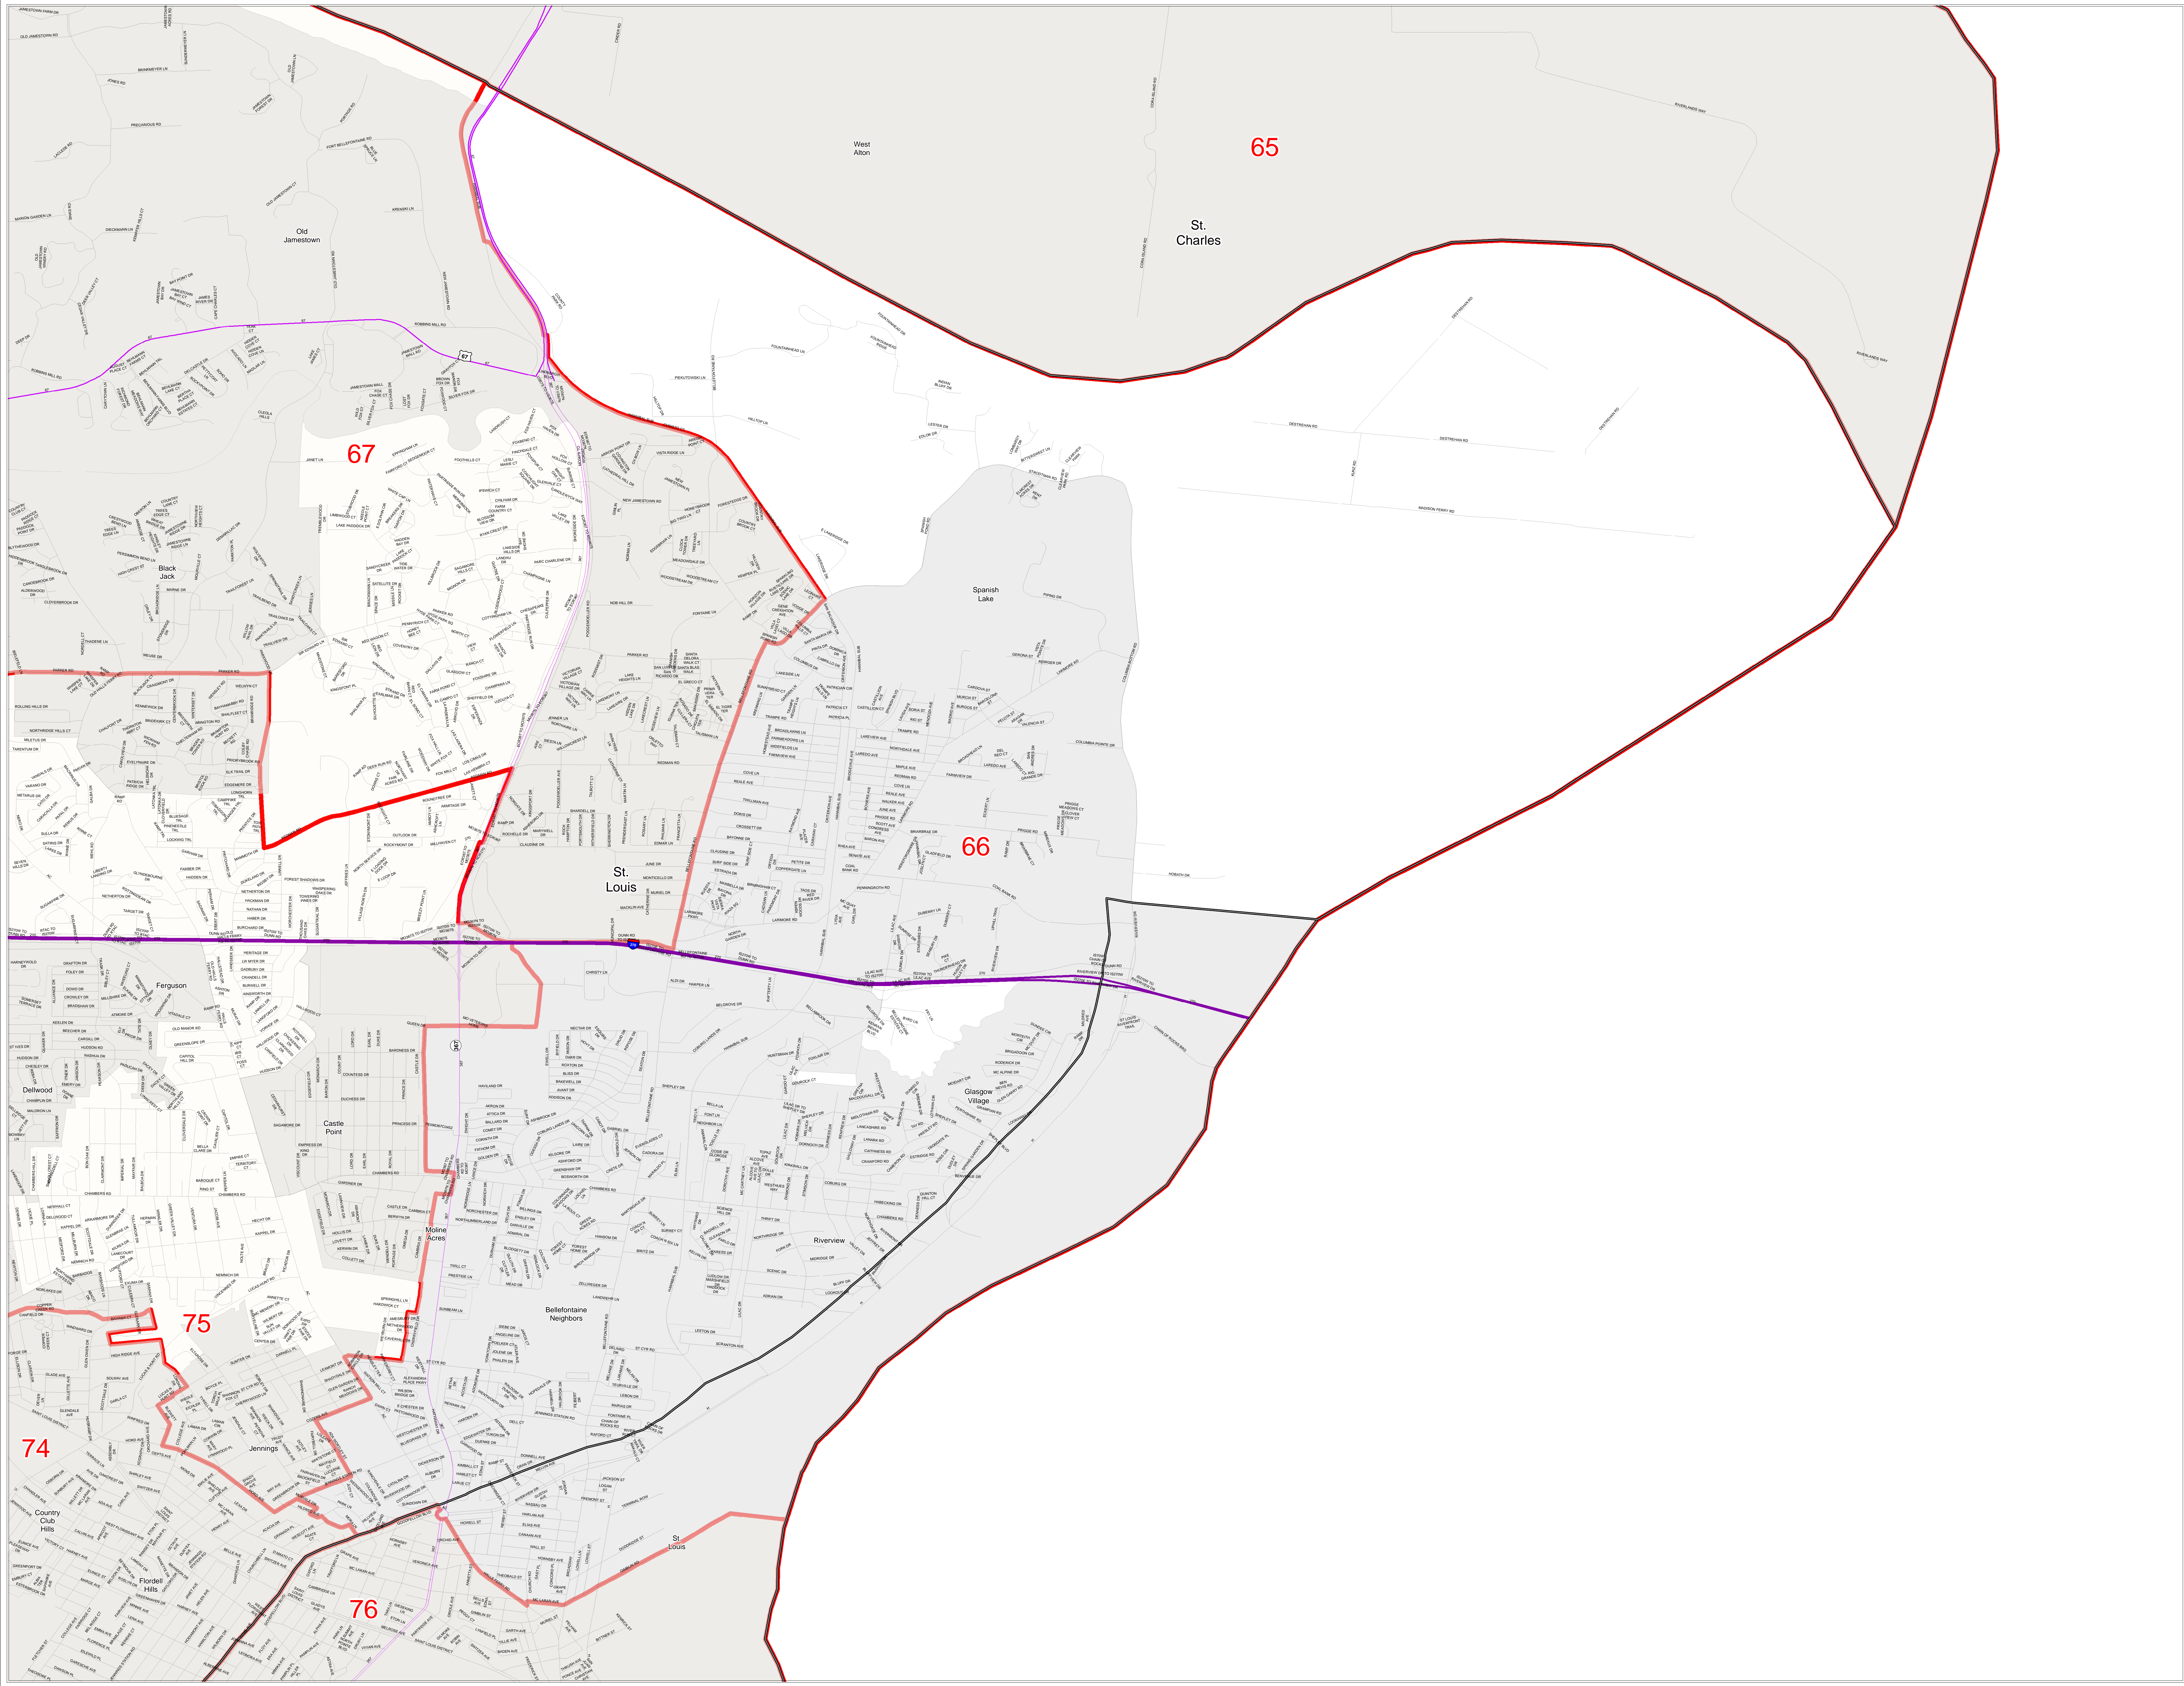

Missouri State House District Number 66
House Apportionment Plan 2011

- Districts
- Counties
- Interstates
- U.S. Highways
- MO Highways
- Streets
- Incorporated Places*
- Area Outside of Featured District